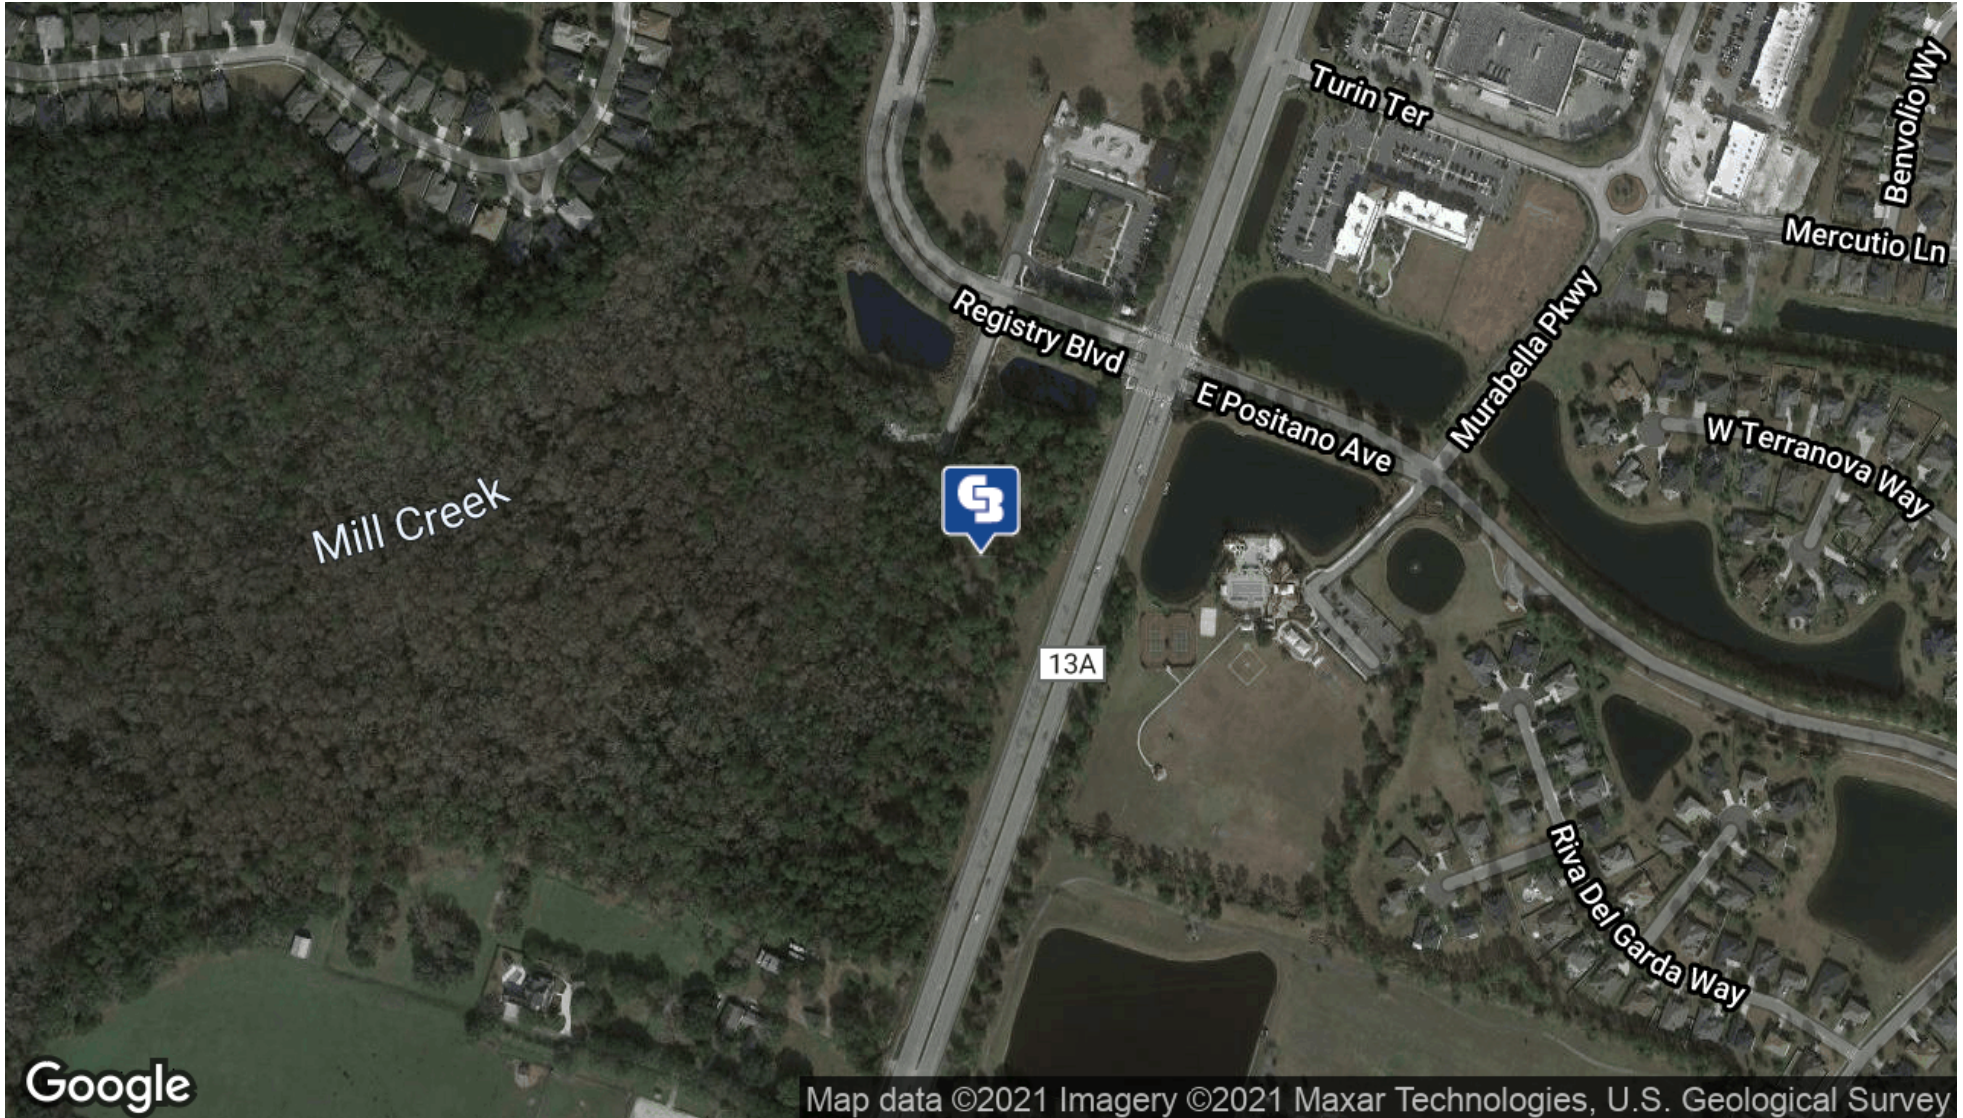

WGV PROFESSIONAL CENTER

Pacetti, ST AUGUSTINE, FL 32092

SALE

CBCWORLDWIDE.COM

Adam Lanteigne
904 584 7777
adam@soldin904.com

Bob Buckmaster, CCIM
904 827 1717
bob@thepremierproperties.com