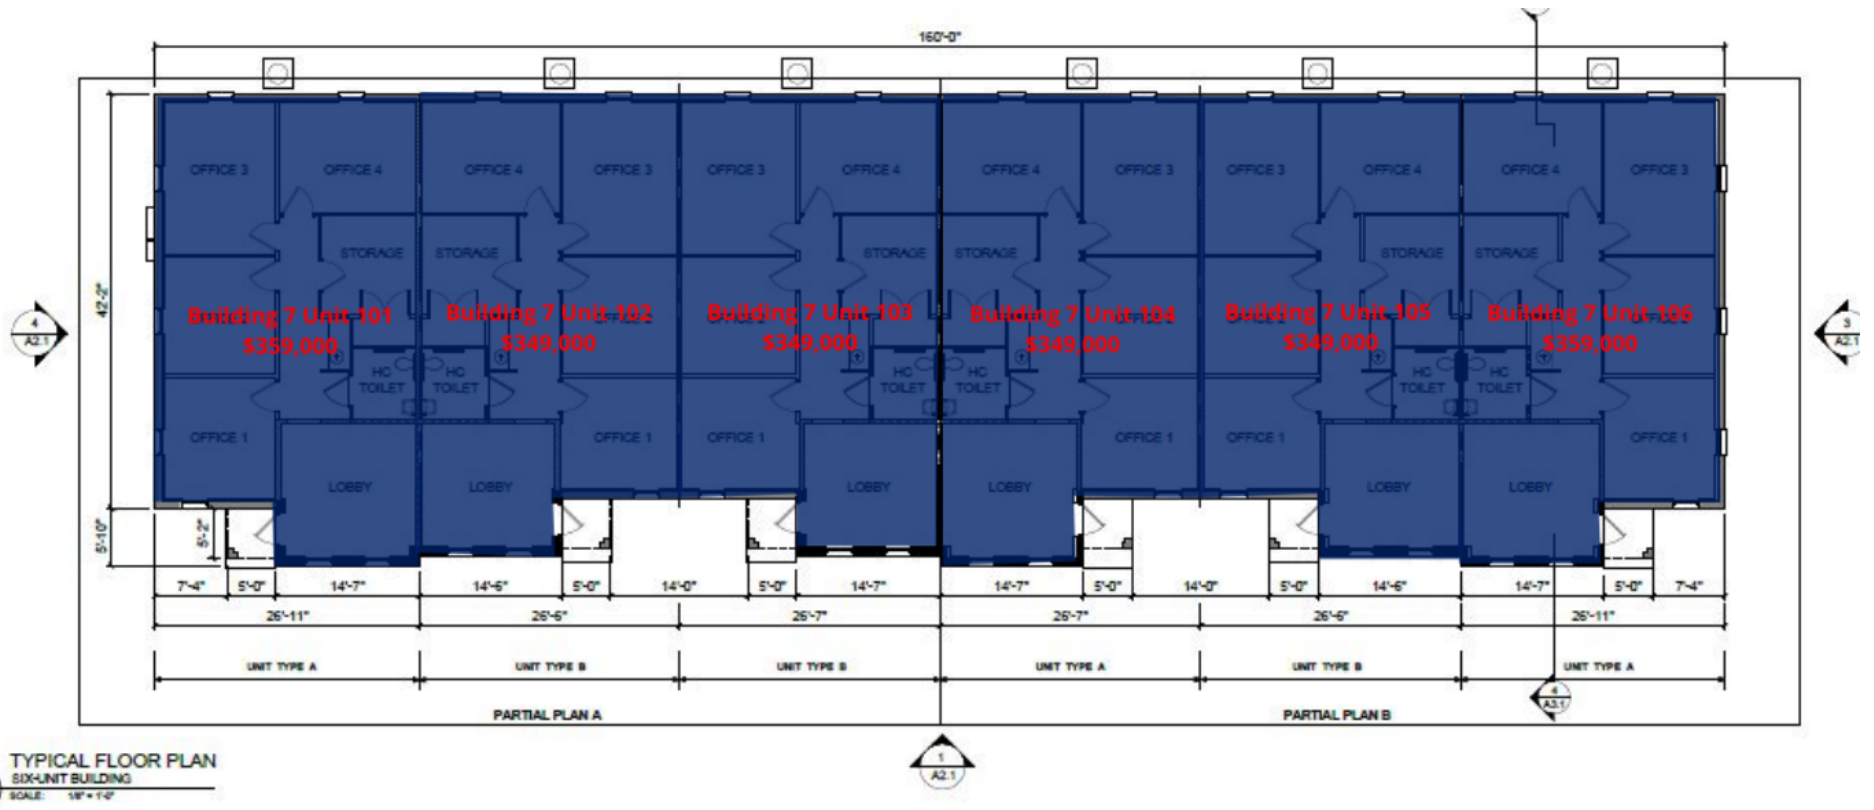

WGV PROFESSIONAL CENTER

Pacetti, ST AUGUSTINE, FL 32092

SALE

CBCWORLDWIDE.COM

Adam Lanteigne
904 584 7777
adam@soldin904.com

Bob Buckmaster, CCIM
904 827 1717
bob@thepremierproperties.com

**COLDWELL
BANKER
COMMERCIAL**
PREMIER PROPERTIES