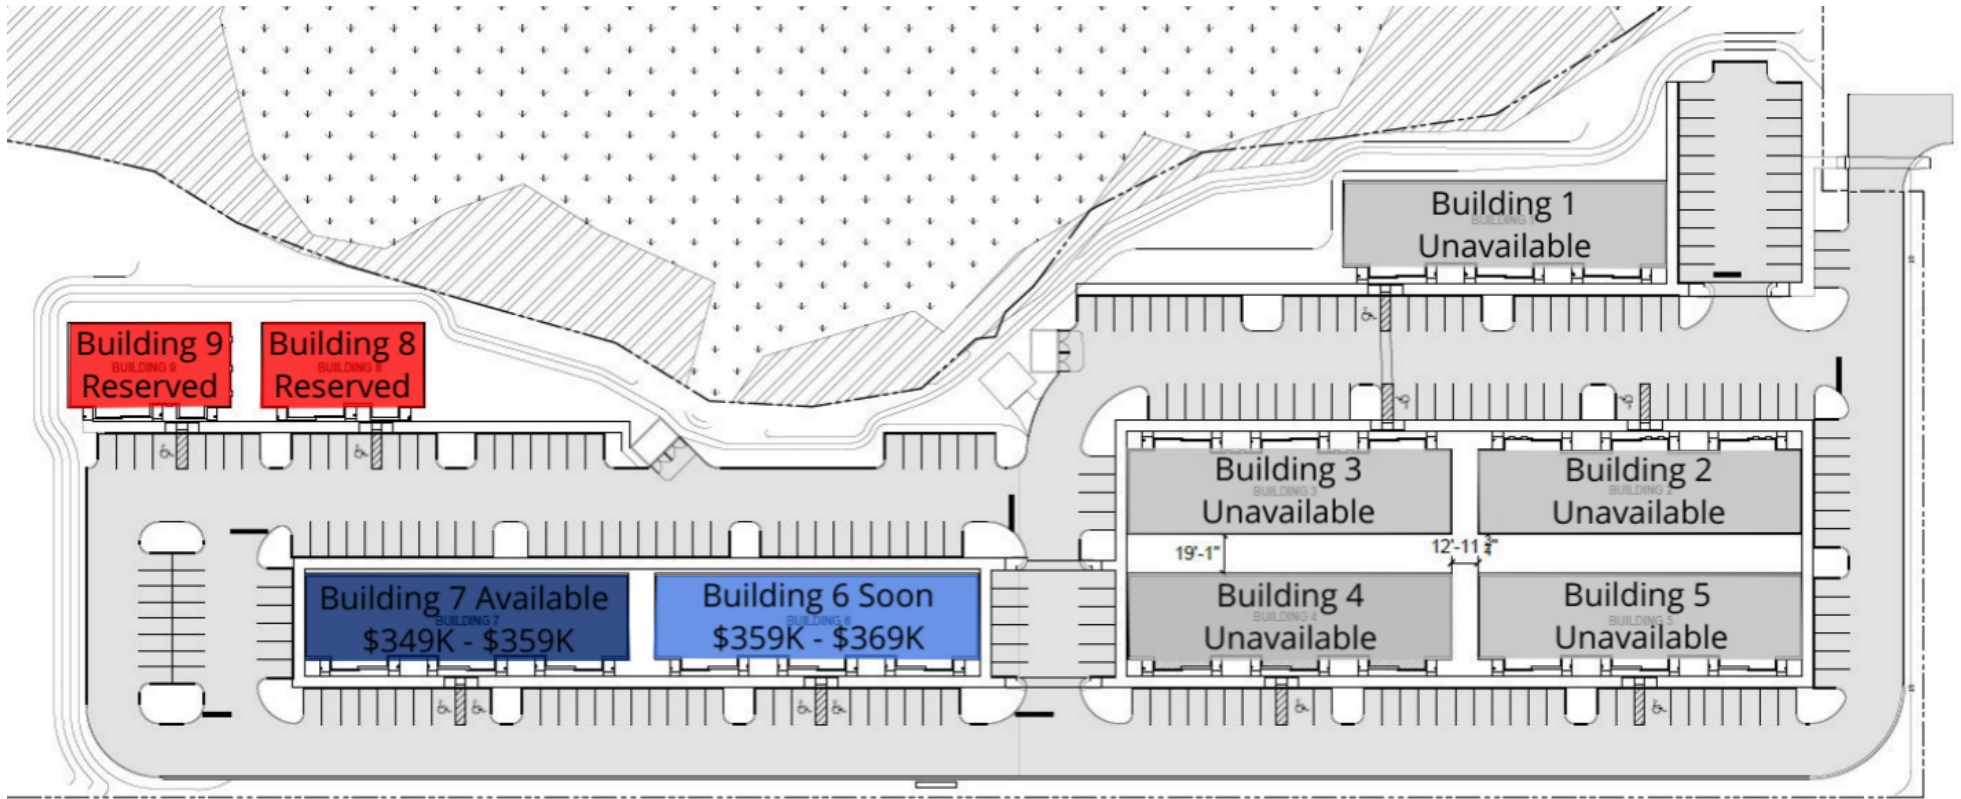

WGV PROFESSIONAL CENTER

Pacetti, ST AUGUSTINE, FL 32092

SALE

CBCWORLDWIDE.COM

Adam Lanteigne
904 584 7777
adam@soldin904.com

Bob Buckmaster, CCIM
904 827 1717
bob@thepremierproperties.com

**COLDWELL
BANKER
COMMERCIAL**
PREMIER PROPERTIES